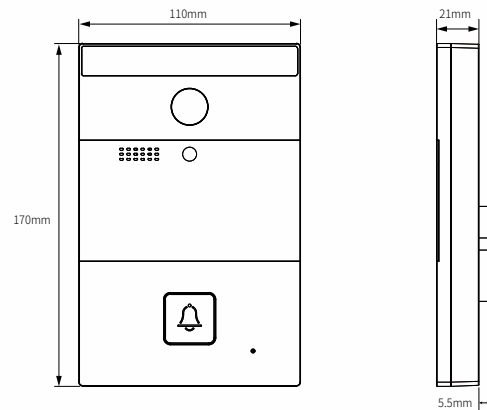

● NEXhome DH-H80S

Video

- Sensor: 1/4", CMOS
- Pixels: CIF, QCIF, VGA
- Video codec: H.264
- Video resolution: up to VGA
- Viewing angle: 110°(FOV)

Deployment & Maintenance

DEPLOYMENT & MAINTENANCE

- Auto-Provisioning
- Web management portal
- Web-based packet dump
- Configuration backup / restore
- Entry log export
- Credentials export/import
- Firmware upgrade
- System logs (include door access logs)

Door Entry Feature

- Unlock methods: IC card/keyfob and Bluetooth LE
- Auto-night mode with LED fill-in light
- White balance: Auto
- Minimum illumination: 0.1LUX

Networking

- Protocols: IPv4, HTTP, HTTPS, FTP, TFTP, SNMP, DNS, SNTP, RTSP, SRTP, RTP, TCP, UDP, TLS, ICMP, DHCP, ARP

Audio

- SIP v2 (RFC3261)
- Audio Codec: G.771a, G.711u, G.729 (Narrowband)
  G.722 (Broadband)
- DTMF: In-band, RFC2833, SIP Info
- Echo Cancellation

Scenarios

- Door of office, floor and authorized areas
- Door of villa or apartment unit
- Entrance and spot in remote site
- Emergency tower