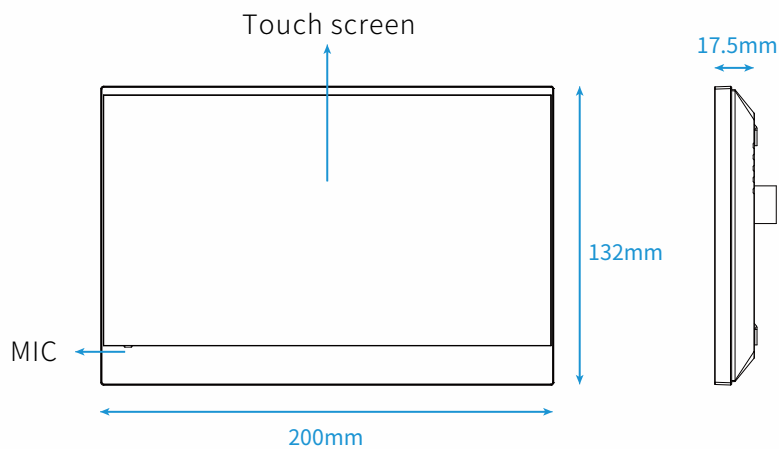

DH-X67S Series Quick Guide

1 | Preparation

PREPARATION

Before the installation of the device, please check you have the following items on hand.

<p>DH-X67S</p>  <p>×1</p>	<p>Wall bracket</p>  <p>×1</p>	<p>9-pin cable</p>  <p>×1</p>	<p>10-pin cable</p>  <p>×1</p>	<p>Screw M4×30</p>  <p>×2</p>
--	---	--	--	--

2 | Product Overview

PRODUCT OVERVIEW

3 | Installation

INSTALLATION

Bottom box embedded into the wall

Step 1: All cables and cords go through the bottom box.

Step 2: Lock the wall bracket on bottom box with two M4 × 30 screws

Step 3: Connect all cables and cords to corresponding interfaces of device.

Step 4: Attach the device on wall bracket and lock it with bracket hook.

DH-X67S Series Quick Guide

4 | Interfaces

INTERFACES

- Pin NO/COM is connected to the cathode lock;
- Pin NC/COM is connected to anode lock or magnetic lock;
- GND is for common ground cable, the the ground cable of 485 and BELL devices MUST share GND with X67S to ensure stable communications.

5 | Specifications

SPECIFICATIONS

- OS: Linux
- Display: 7 Inch LCD
- Resolution: 1024×600
- Input power: DC12V / 1A
- PoE: Support
- Front panel: ABS
- Working Temperature: -10°C ~ 55°C
- Working Humidity: 10%~95%RH
- Equipment: 200×132×17.5mm