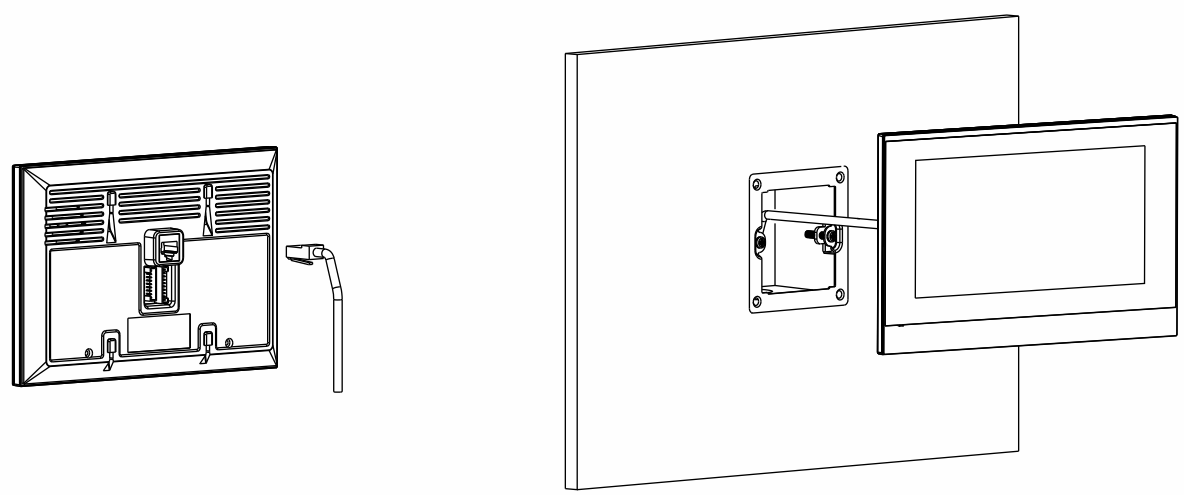

DH-X67S Series Quick Guide

1 | Preparation

PREPARATION

Before the installation of the device, please check you have the following items on hand.

<p>DH-X67S</p>  <p>×1</p>	<p>Wall bracket</p>  <p>×1</p>	<p>9-pin cable</p>  <p>×1</p>	<p>10-pin cable</p>  <p>×1</p>	<p>Screw M4×30</p>  <p>×2</p>
--	---	--	--	--

2 | Product Overview

PRODUCT OVERVIEW

3 | Installation

INSTALLATION

Bottom box embedded into the wall

Step 1: All cables and cords go through the bottom box.

Step 2: Lock the wall bracket on bottom box with two M4 × 30 screws

Step 3: Connect all cables and cords to corresponding interfaces of device.

Step 4: Attach the device on wall bracket and lock it with bracket hook.

DH-X67S Series Quick Guide

4 | Interfaces

INTERFACES

- Pin NO/COM is connected to the cathode lock;
- Pin NC/COM is connected to anode lock or magnetic lock;
- GND is for common ground cable, the the ground cable of 485 and BELL devices MUST share GND with X67S to ensure stable communications.

5 | Specifications

SPECIFICATIONS

- OS: Linux
- Display: 7 Inch LCD
- Resolution: 1024×600
- Input power: DC12V / 1A
- PoE: Support
- Front panel: ABS
- Working Temperature: -10°C ~ 55°C
- Working Humidity: 10%~95%RH
- Equipment: 200×132×17.5mm