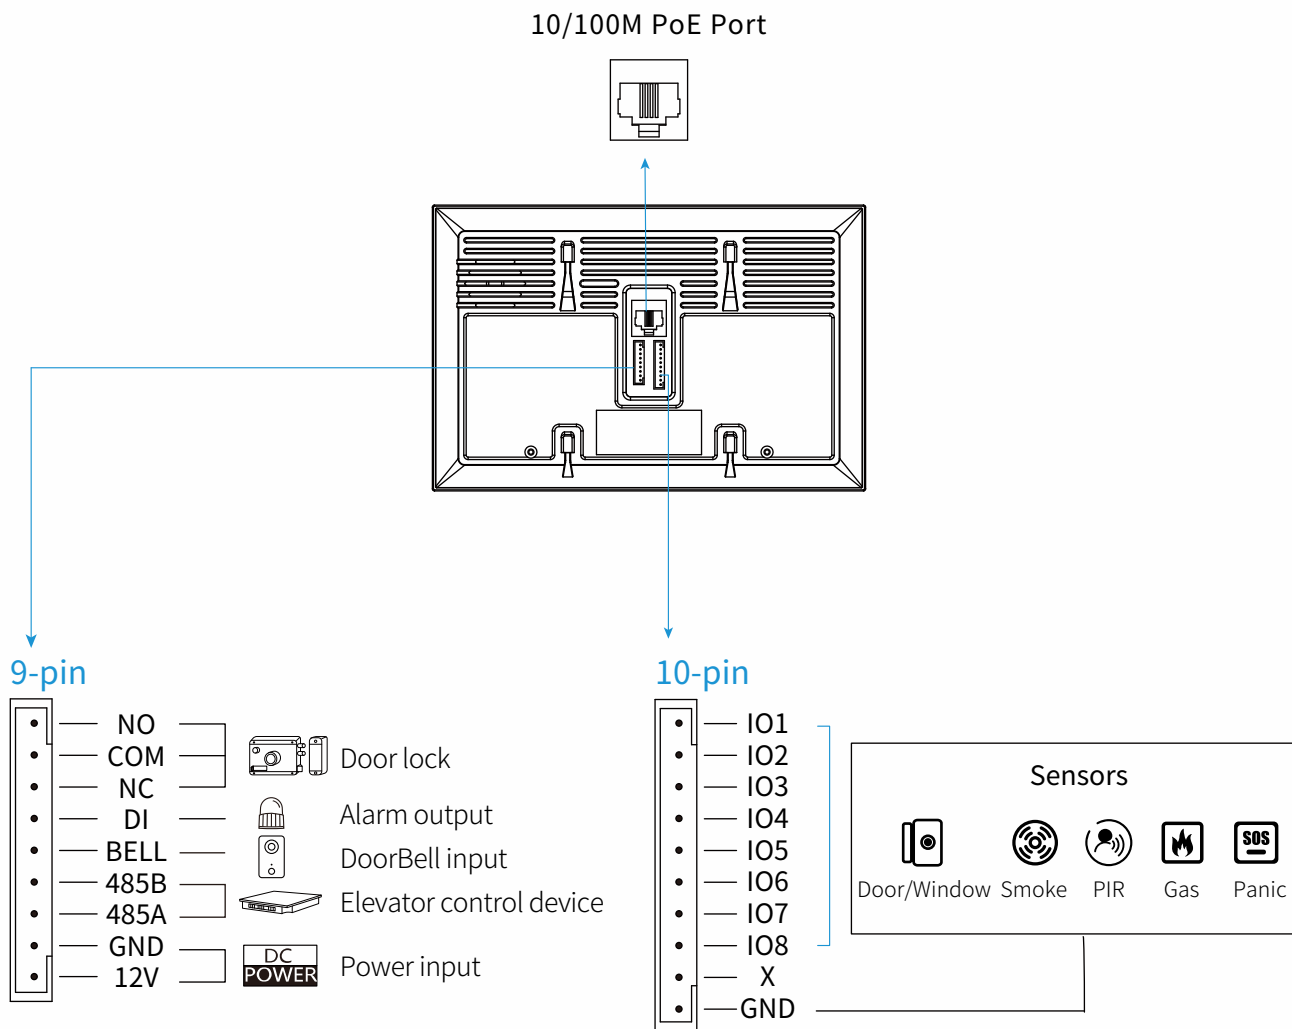

2 | Product Overview

PRODUCT OVERVIEW

3 | Installation

INSTALLATION

Bottom box embedded into the wall

Step 1: All cables and cords go through the bottom box.

Step 2: Lock the wall bracket on bottom box with two M4 × 30 screws

Step 3: Connect all cables and cords to corresponding interfaces of device.

Step 4: Attach the device on wall bracket and lock it with bracket hook.

DH-X67S Series Quick Guide

4 | Interfaces

INTERFACES

- Pin NO/COM is connected to the cathode lock;
- Pin NC/COM is connected to anode lock or magnetic lock;
- GND is for common ground cable, the the ground cable of 485 and BELL devices MUST share GND with X67S to ensure stable communications.

5 | Specifications

SPECIFICATIONS

- OS: Linux
- Display: 7 Inch LCD
- Resolution: 1024×600
- Input power: DC12V / 1A
- PoE: Support
- Front panel: ABS
- Working Temperature: -10°C ~ 55°C
- Working Humidity: 10%~95%RH
- Equipment: 200×132×17.5mm

Make calls

You can make audio call property management or the other tenants on this device.

Home Security

The indoor monitor can connect up to 8 alarm zones in home, different alarm status can be set.

Notice Information