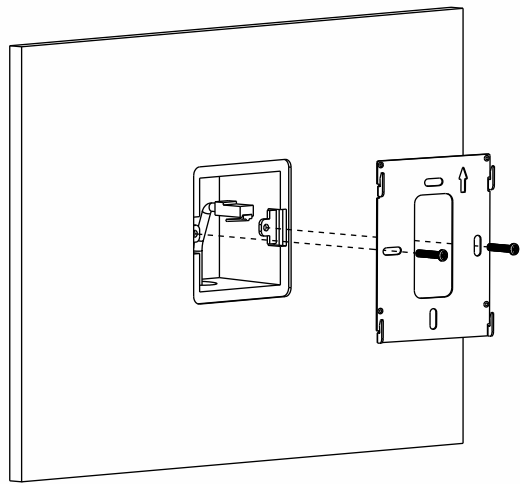

DH-X67S Series Quick Guide

1 | Preparation

PREPARATION

Before the installation of the device, please check you have the following items on hand.

<p>DH-X67S</p>  <p>×1</p>	<p>Wall bracket</p>  <p>×1</p>	<p>9-pin cable</p>  <p>×1</p>	<p>10-pin cable</p>  <p>×1</p>	<p>Screw M4×30</p>  <p>×2</p>
--	---	--	--	--

2 | Product Overview

PRODUCT OVERVIEW

3 | Installation

INSTALLATION

Bottom box embedded into the wall

Step 1: All cables and cords go through the bottom box.

Step 2: Lock the wall bracket on bottom box with two M4 × 30 screws

Step 3: Connect all cables and cords to corresponding interfaces of device.

Step 4: Attach the device on wall bracket and lock it with bracket hook.

DH-X67S Series Quick Guide

4 | Interfaces

INTERFACES

- Pin NO/COM is connected to the cathode lock;
- Pin NC/COM is connected to anode lock or magnetic lock;
- GND is for common ground cable, the the ground cable of 485 and BELL devices MUST share GND with X67S to ensure stable communications.

5 | Specifications

SPECIFICATIONS

- OS: Linux
- Display: 7 Inch LCD
- Resolution: 1024×600
- Input power: DC12V / 1A
- PoE: Support
- Front panel: ABS
- Working Temperature: -10°C ~ 55°C
- Working Humidity: 10%~95%RH
- Equipment: 200×132×17.5mm