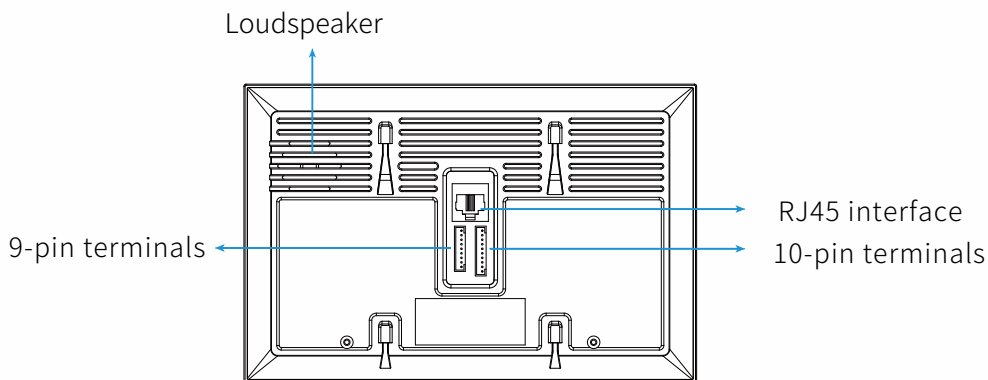

DH-X67S Series Quick Guide

1 | Preparation

PREPARATION

Before the installation of the device, please check you have the following items on hand.

<p>DH-X67S</p>  <p>×1</p>	<p>Wall bracket</p>  <p>×1</p>	<p>9-pin cable</p>  <p>×1</p>	<p>10-pin cable</p>  <p>×1</p>	<p>Screw M4×30</p>  <p>×2</p>
--	---	--	--	--

2 | Product Overview

PRODUCT OVERVIEW

3 | Installation

INSTALLATION

Bottom box embedded into the wall

Step 1: All cables and cords go through the bottom box.

Step 2: Lock the wall bracket on bottom box with two M4 × 30 screws

Step 3: Connect all cables and cords to corresponding interfaces of device.

Step 4: Attach the device on wall bracket and lock it with bracket hook.

DH-X67S Series Quick Guide

4 | Interfaces

INTERFACES

- Pin NO/COM is connected to the cathode lock;
- Pin NC/COM is connected to anode lock or magnetic lock;
- GND is for common ground cable, the the ground cable of 485 and BELL devices MUST share GND with X67S to ensure stable communications.

5 | Specifications

SPECIFICATIONS

- OS: Linux
- Display: 7 Inch LCD
- Resolution: 1024×600
- Input power: DC12V / 1A
- PoE: Support
- Front panel: ABS
- Working Temperature: -10°C ~ 55°C
- Working Humidity: 10%~95%RH
- Equipment: 200×132×17.5mm