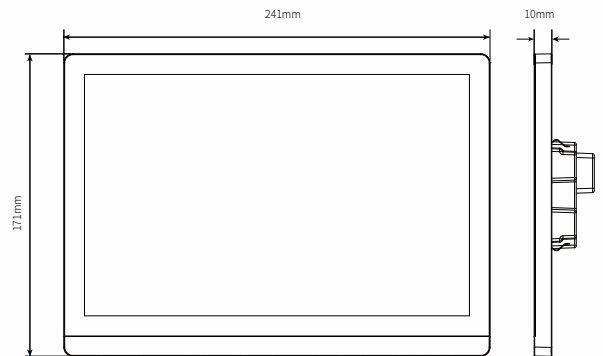

Physical & Power

- Front panel: Plastic
- RAM / ROM: 1GB / 8GB
- Display: 10.1-inch IPS LCD
- Screen: Capacitive touch screen
- Wi-Fi: IEEE802.11 b/g/n, 2.4GHz
- Bluetooth: Support
- RS485: Support
- Bell in: 1
- I/O: 8 (for alarms and sensors)
- Microphone: -26dB
- Speaker: Dual speakers, 4Ω / 3W
- Ethernet: 1×RJ45, 10/100Mbps self-adaptive
- 802.3af Power-over-Ethernet
- DC12V/1A connector (if not using PoE)
- Installation: Wall-mounted
- Dimension: 241×171×10 mm
- Working Humidity: ≤95%RH
- Working Temperature: -10°C ~ +55°C
- Storage Temperature: -40°C ~ +70°C

● NEXhome DH-I100

Screen & Display

- Display Mode: Normally black, Transmissive
- LCD Size: 10.1 inches (Diagonal)
- Aspect Ratio: 16:10
- Resolution: 1280×800
- Contrast ratio: 900:1
- Luminance: 300 cd/m²
- Viewing Angle: 80° Left, 80° Right, 80° Upper, 80° Lower
- Touch Screen: Projected capacitive