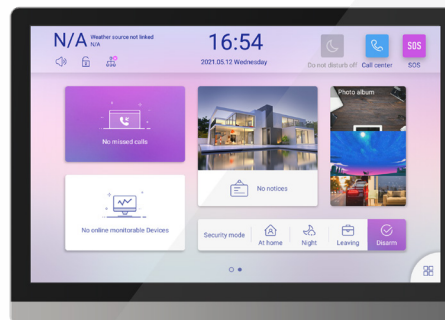

NEXhome DH-I100

Android Smart Home Indoor Monitor

NEXhome I100 Android indoor monitor is a touch panel that can have 2-way video intercom with door phone by SIP protocol and control the smart home system of your home. The super-slim design and rich function make it perfect for every modern space.

Highlights

- Android system
- 10-inch HD touchscreen and hands-free intercom
- Quad-core high performance CPU
- Ultra slim design and brand-new UI
- Connect up to 8 security sensors
- Install smart home app
- Build-in Wi-Fi
- Support PoE
- Zigbee Hub integrated (Optional)
- Easy to integrated with SIP systems and services

● NEXhome DH-I100

Screen & Display

- Display Mode: Normally black, Transmissive
- LCD Size: 10.1 inches (Diagonal)
- Aspect Ratio: 16:10
- Resolution: 1280×800
- Contrast ratio: 900:1
- Luminance: 300 cd/m²
- Viewing Angle: 80° Left, 80° Right, 80° Upper, 80° Lower
- Touch Screen: Projected capacitive

Application Scenario

- Scenarios
- High-end Villas
- Single-family houses
- Smart home control