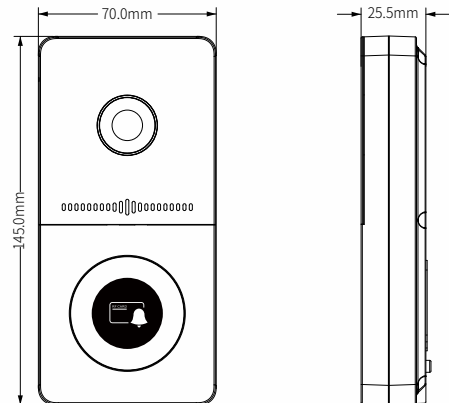

Physical & Power

PHYSICAL & POWER

- panel: Plastic
- Camera: 2M pixels
- White light LED: Auto
- Button: 1 call button
- Microphone: -42dBV
- Speaker: 4Ω / 2W
- Ethernet: 1 × RJ45, 10/100Mbps self-adaptive
- 802.3af Power-over-Ethernet
- DC12V/1A connector (if not using PoE)
- Wiegand: Support
- RS485: Support
- RF card reader: 13.56MHz
- Relay out: 1
- DI Inputs: 2
- IP Level: IP65
- Installation: Wall-mounted
- Dimension: 145 × 70 × 25.5mm
- Working Humidity: ≤95%RH
- Working Temperature: -30°C ~ +70°C
- Storage Temperature: -40°C ~ +70°C

○ NEXhome DH-E20S

Video

- Sensor: 1/4", CMOS
- Pixels: CIF, QCIF, VGA
- Video codec: H.264
- Video resolution: up to VGA
- Viewing angle: 110°(FOV)

Deployment & Maintenance

- Auto-Provisioning
- Web management portal
- Web-based packet dump
- Configuration backup / restore
- Entry log export
- Credentials export/import
- Firmware upgrade
- System logs (include door access logs)